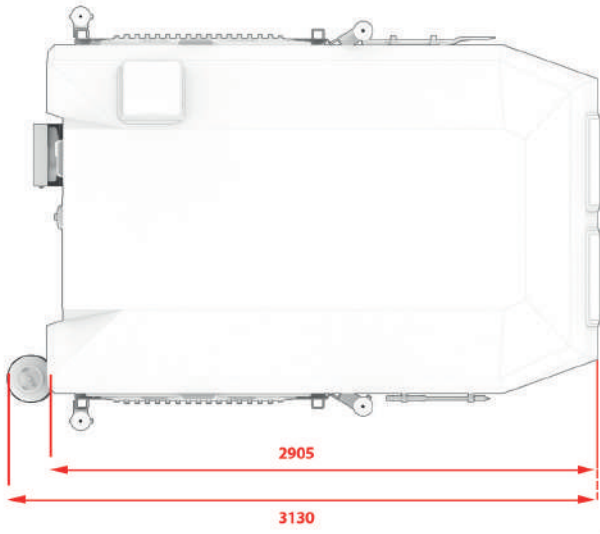

Sis

Sedef

CABIN DIMENSIONS (GLADIATOR S)

CABIN DIMENSIONS (GLADIATOR SE)

*The pickup tailgate is open.

Adventure is a reflection of your inner *Spirit*

At Hotomobil, we believe that every journey is an expression of who you are. Our innovative mobility solutions are designed to elevate your travel experiences, combining comfort, style, and functionality to match your adventurous spirit.