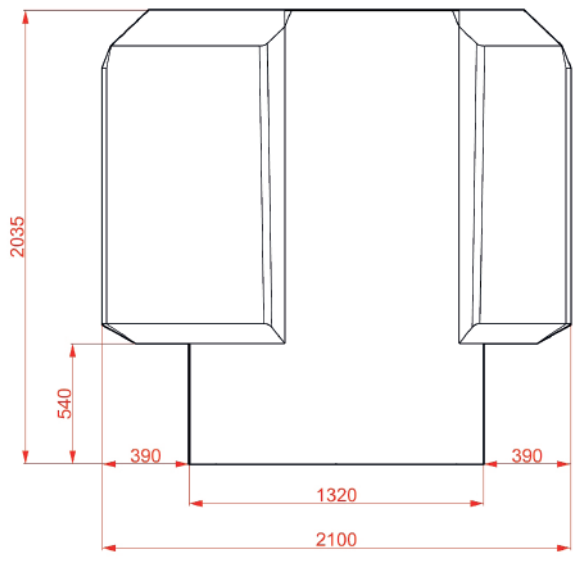

Sis

Sedef

CABIN DIMENSIONS (GLADIATOR S)

CABIN DIMENSIONS (GLADIATOR SE)

*The pickup tailgate is open.

Adventure is a reflection of your inner *Spirit*

At Hotomobil, we believe that every journey is an expression of who you are. Our innovative mobility solutions are designed to elevate your travel experiences, combining comfort, style, and functionality to match your adventurous spirit.