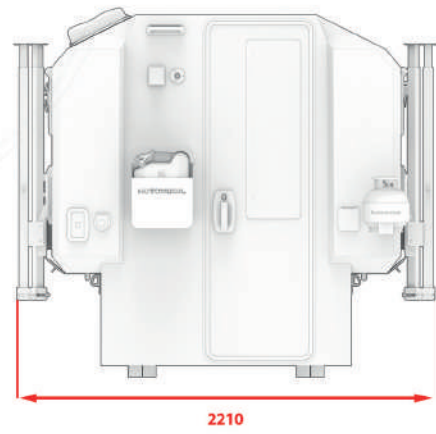

Sis

Sedef

CABIN DIMENSIONS (GLADIATOR S)

CABIN DIMENSIONS (GLADIATOR SE)

*The pickup tailgate is open.

Adventure is a reflection of your inner *Spirit*

At Hotomobil, we believe that every journey is an expression of who you are. Our innovative mobility solutions are designed to elevate your travel experiences, combining comfort, style, and functionality to match your adventurous spirit.