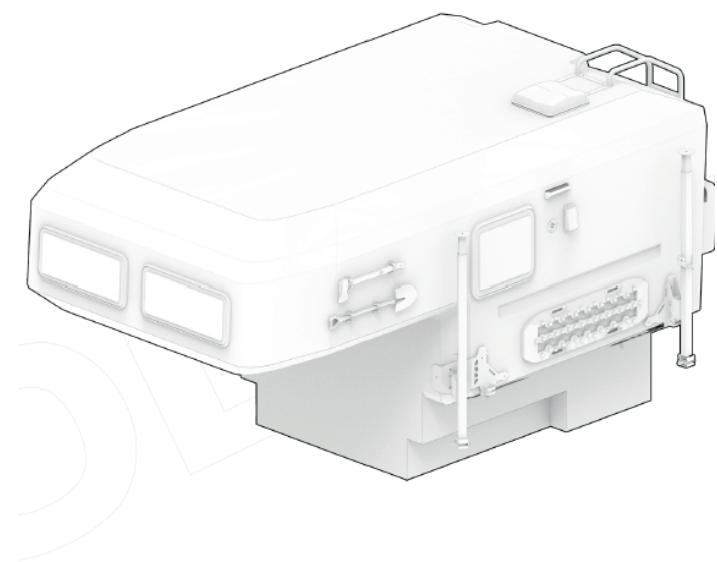

Sis

Sedef

CABIN DIMENSIONS (GLADIATOR S)

CABIN DIMENSIONS (GLADIATOR SE)

*The pickup tailgate is open.

Adventure is a reflection of your inner *Spirit*

At Hotomobil, we believe that every journey is an expression of who you are. Our innovative mobility solutions are designed to elevate your travel experiences, combining comfort, style, and functionality to match your adventurous spirit.