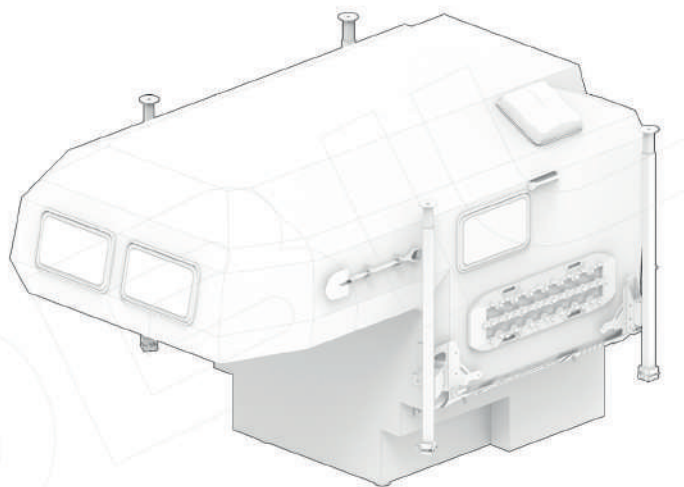

Sis

Sedef

CABIN DIMENSIONS (GLADIATOR S)

CABIN DIMENSIONS (GLADIATOR SE)

*The pickup tailgate is open.

Adventure is a reflection of your inner *Spirit*

At Hotomobil, we believe that every journey is an expression of who you are. Our innovative mobility solutions are designed to elevate your travel experiences, combining comfort, style, and functionality to match your adventurous spirit.