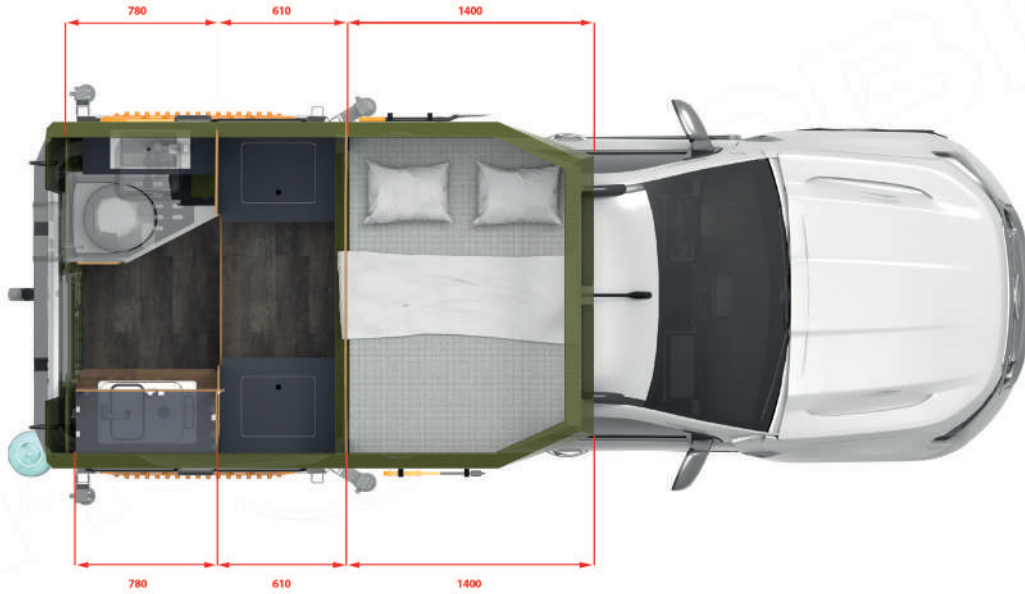

Sis

Sedef

CABIN DIMENSIONS (GLADIATOR S)

CABIN DIMENSIONS (GLADIATOR SE)

*The pickup tailgate is open.

Adventure is a reflection of your inner *Spirit*

At Hotomobil, we believe that every journey is an expression of who you are. Our innovative mobility solutions are designed to elevate your travel experiences, combining comfort, style, and functionality to match your adventurous spirit.