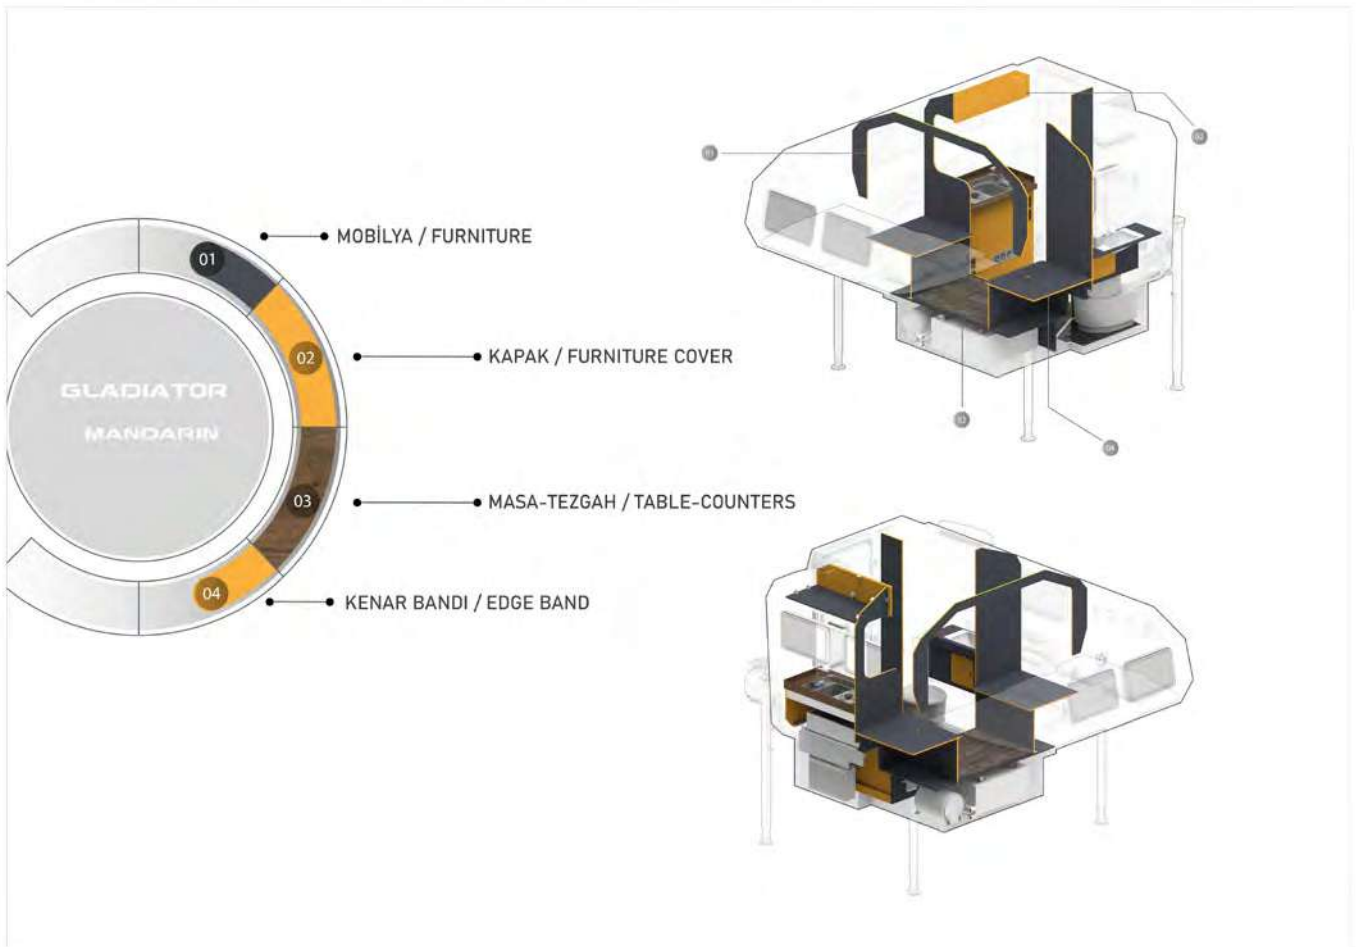

Sis

Sedef

CABIN DIMENSIONS (GLADIATOR S)

CABIN DIMENSIONS (GLADIATOR SE)

*The pickup tailgate is open.

Adventure is a reflection of your inner *Spirit*

At Hotomobil, we believe that every journey is an expression of who you are. Our innovative mobility solutions are designed to elevate your travel experiences, combining comfort, style, and functionality to match your adventurous spirit.