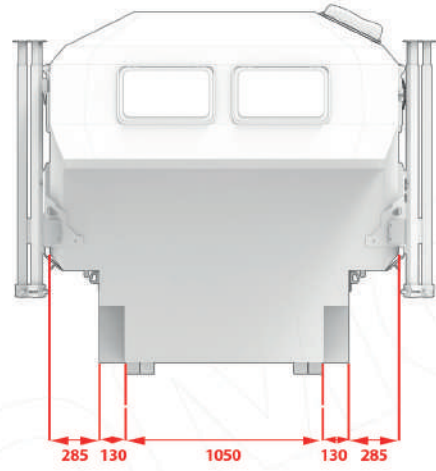

Sis

Sedef

CABIN DIMENSIONS (GLADIATOR S)

CABIN DIMENSIONS (GLADIATOR SE)

*The pickup tailgate is open.

Adventure is a reflection of your inner *Spirit*

At Hotomobil, we believe that every journey is an expression of who you are. Our innovative mobility solutions are designed to elevate your travel experiences, combining comfort, style, and functionality to match your adventurous spirit.