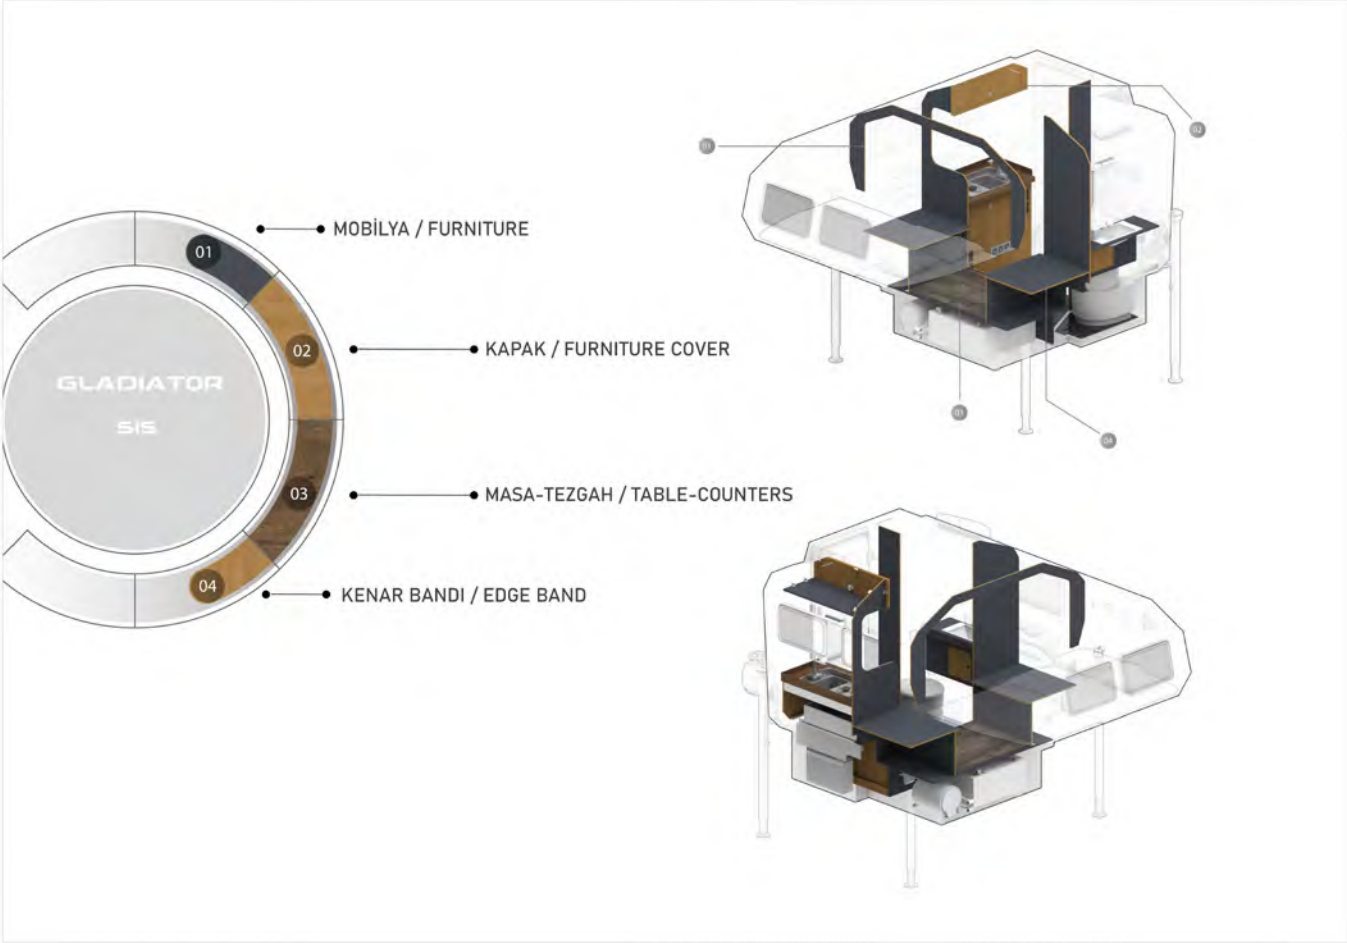

Sis

Sedef

CABIN DIMENSIONS (GLADIATOR S)

CABIN DIMENSIONS (GLADIATOR SE)

*The pickup tailgate is open.

Adventure is a reflection of your inner *Spirit*

At Hotomobil, we believe that every journey is an expression of who you are. Our innovative mobility solutions are designed to elevate your travel experiences, combining comfort, style, and functionality to match your adventurous spirit.