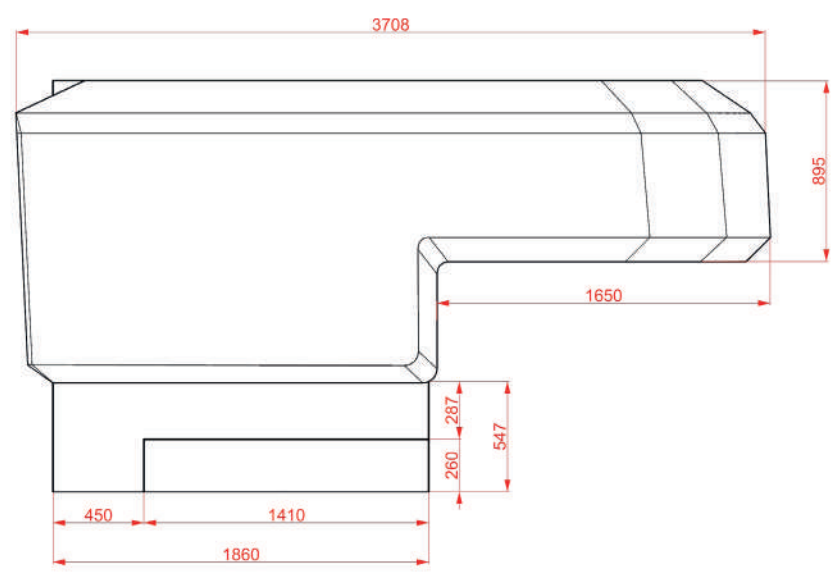

Sis

Sedef

CABIN DIMENSIONS (GLADIATOR S)

CABIN DIMENSIONS (GLADIATOR SE)

*The pickup tailgate is open.

Adventure is a reflection of your inner *Spirit*

At Hotomobil, we believe that every journey is an expression of who you are. Our innovative mobility solutions are designed to elevate your travel experiences, combining comfort, style, and functionality to match your adventurous spirit.