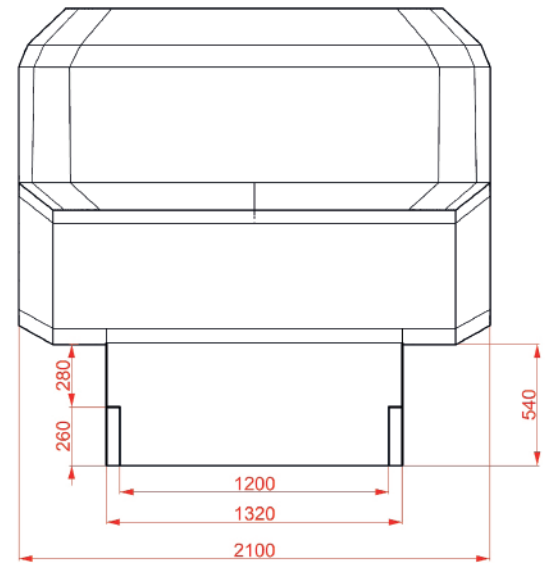

Sis

Sedef

CABIN DIMENSIONS (GLADIATOR S)

CABIN DIMENSIONS (GLADIATOR SE)

*The pickup tailgate is open.

Adventure is a reflection of your inner *Spirit*

At Hotomobil, we believe that every journey is an expression of who you are. Our innovative mobility solutions are designed to elevate your travel experiences, combining comfort, style, and functionality to match your adventurous spirit.