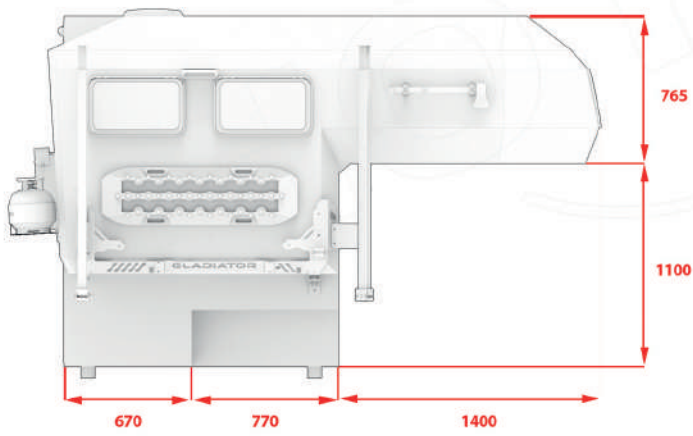

Sis

Sedef

CABIN DIMENSIONS (GLADIATOR S)

CABIN DIMENSIONS (GLADIATOR SE)

*The pickup tailgate is open.

Adventure is a reflection of your inner *Spirit*

At Hotomobil, we believe that every journey is an expression of who you are. Our innovative mobility solutions are designed to elevate your travel experiences, combining comfort, style, and functionality to match your adventurous spirit.