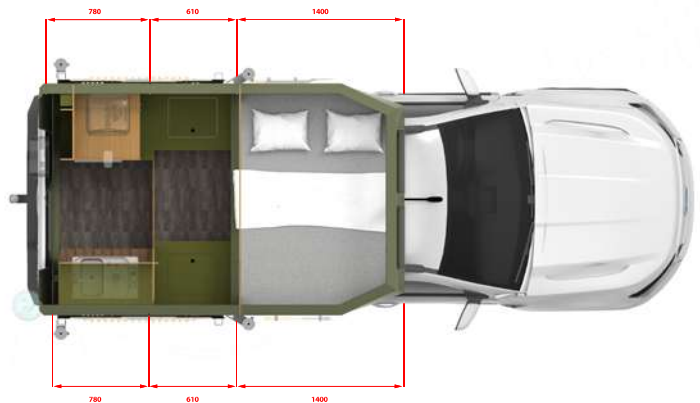

TECHNICAL SPECIFICATIONS for Gladiator S

Type	Compatible with all Double Cab Pick up Vehicles	Total Length	290 cm
Body	Monocoque and Nonflameable	Interior Height	182 cm
Bed Capacity	2 (with options up to 5 people)	Total Width	187 cm
Bed Size	180 x 135 cm 200 x 180 cm King Bed Size	Total Height	186,50 cm
Alcove	70 cm	Fresh Water Tank	55 L
		Waste Water Tank	30 L

● Interior Design without Bathroom

- Portable WC Option Without Bathroom
- Expanded Seating Area
- Mini Kitchen
- Optional King Size Bed