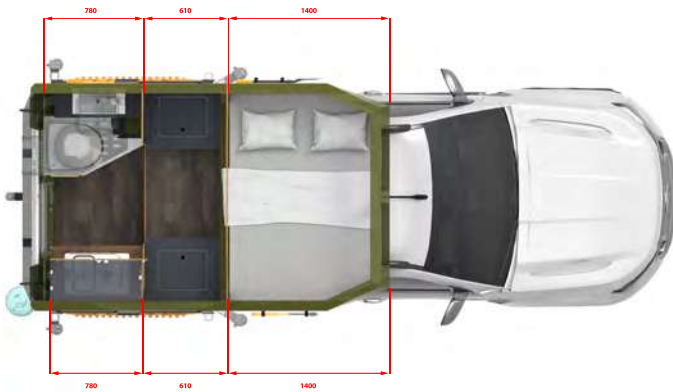

● Interior Design with Bathroom

- WC & Bathroom
- Mini Kitchen
- Seating Area
- Optional King Size Bed